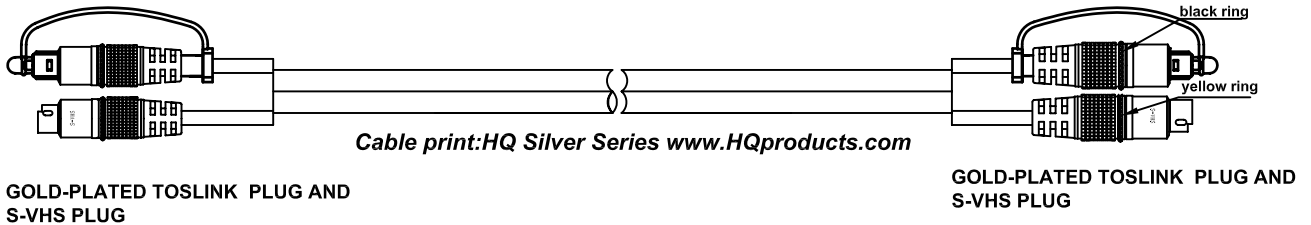

NEDIS HQSS4630

1. Production outlines (Moulded Toslink Plug and S-VHS Plug to Toslink Plug and S-VHS Plug Assembled Pearl Chrome-Plated Metal Shell)

2. Structure of cable

3. Wiring diagram

Nedis number	Length
HQSS4630/1.5	1.5m
HQSS4630/2.5	2.5m
HQSS4630/5	5m