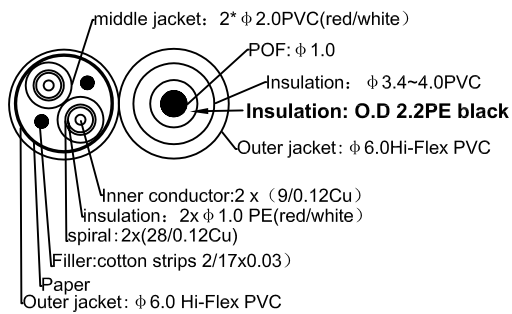

NEDIS HQSS4630

1. Production outlines (Moulded Toslink Plug and S-VHS Plug to Toslink Plug and S-VHS Plug Assembled Pearl Chrome-Plated Metal Shell)

2. Structure of cable

3. Wiring diagram

Nedis number	Length
HQSS4630/1.5	1.5m
HQSS4630/2.5	2.5m
HQSS4630/5	5m