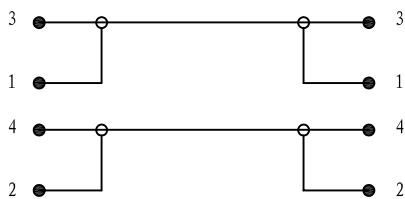

NEDIS HQSS4630

1. Production outlines (Moulded Toslink Plug and S-VHS Plug to Toslink Plug and S-VHS Plug Assembled Pearl Chrome-Plated Metal Shell)

2. Structure of cable

3. Wiring diagram

Nedis number	Length
HQSS4630/1.5	1.5m
HQSS4630/2.5	2.5m
HQSS4630/5	5m