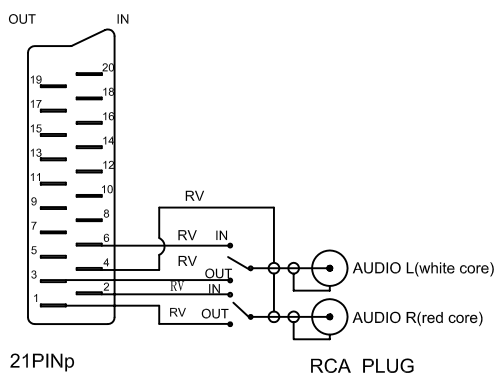

1. Production outlines (Moulded 21 PIN Plug (120°) With Switch to 2×RCA Plug Assembled Pearl Chrome-Plated Metal Shell)

2. Structure of cable

3. Wiring diagram

Nedis number	Length
HQSS1033/1.5	1.5m
HQSS1033/2.5	2.5m
HQSS1033/5	5m
HQSS1033/10	10m