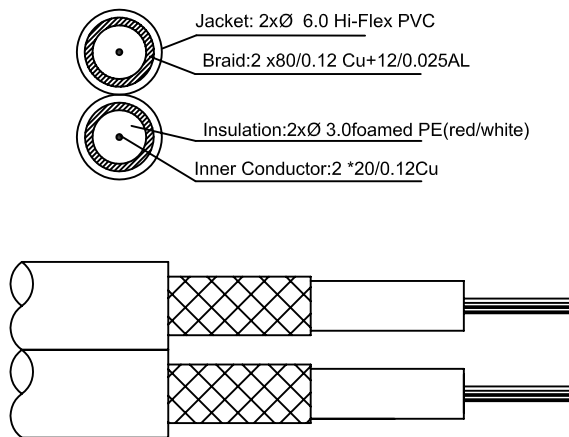

1. Production outlines (Moulded 21 PIN Plug (120°) With Switch to 2×RCA Plug Assembled Pearl Chrome-Plated Metal Shell)

2. Structure of cable

3. Wiring diagram

Nedis number	Length
HQSS1033/1.5	1.5m
HQSS1033/2.5	2.5m
HQSS1033/5	5m
HQSS1033/10	10m